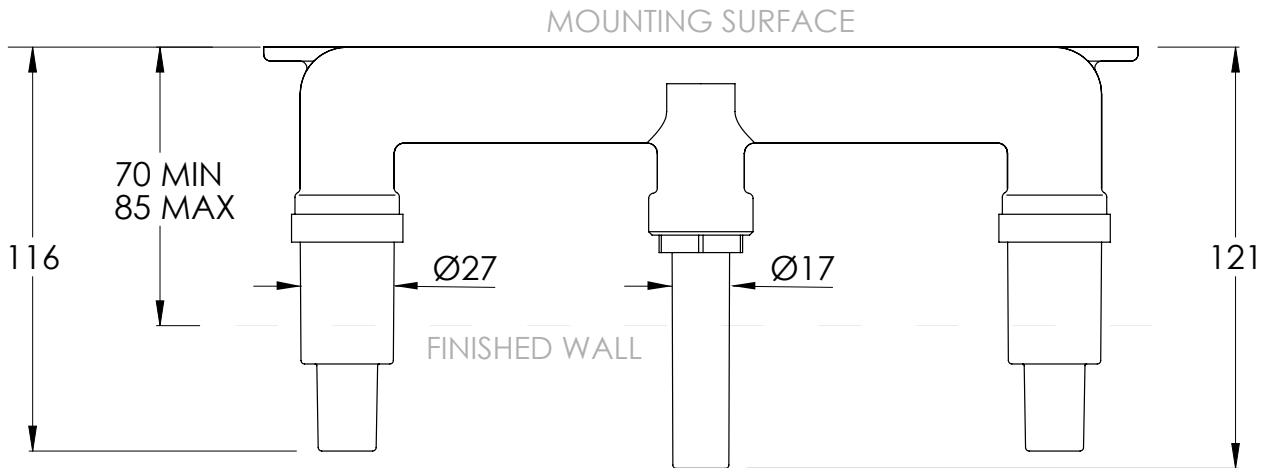

COALBROOK

ZU1008

WALL MOUNTED 3 HOLE BASIN
MIXER - TRIM

DATE: 07/01/22

REVISION: A

DIMENSIONS IN MILLIMETRES

WHILST EVERY EFFORT IS MADE TO ENSURE THE ACCURACY OF THESE DATA SHEETS THEY ARE SUBJECT TO CHANGE WITHOUT NOTICE AS PART OF THE COMPANY'S PRODUCT DEVELOPMENT PROCESS

COALBROOK

ZU1008

WALL MOUNTED 3 HOLE BASIN
MIXER - ROUGH

DATE: 02/09/21

REVISION: A

DIMENSIONS IN MILLIMETRES

WHILST EVERY EFFORT IS MADE TO ENSURE THE ACCURACY OF THESE DATA SHEETS THEY ARE SUBJECT TO CHANGE WITHOUT NOTICE AS PART OF THE COMPANY'S PRODUCT DEVELOPMENT PROCESS