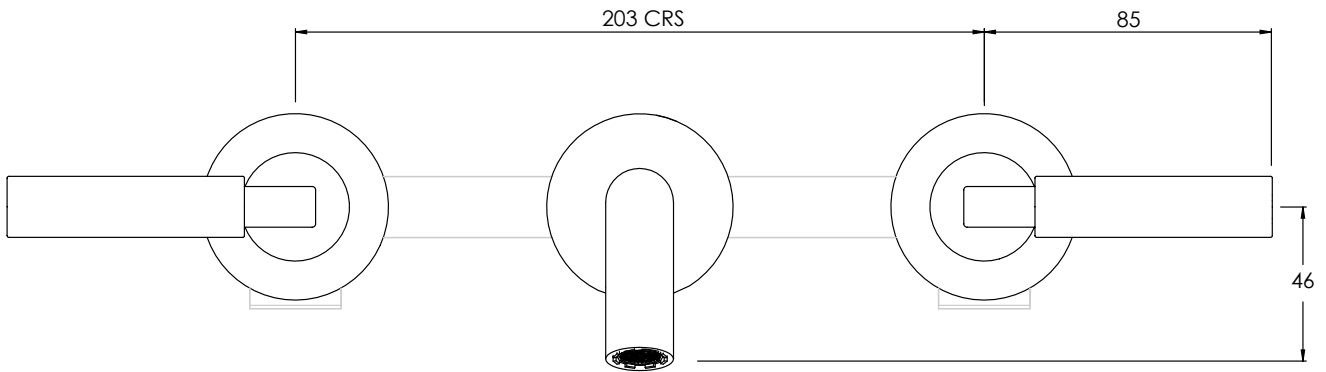

COALBROOK

ZU1008

WALL MOUNTED 3 HOLE BASIN
MIXER - TRIM

DATE: 07/01/22

REVISION: A

DIMENSIONS IN MILLIMETRES

WHILST EVERY EFFORT IS MADE TO ENSURE THE ACCURACY OF THESE DATA SHEETS THEY ARE SUBJECT TO CHANGE WITHOUT NOTICE AS PART OF THE COMPANY'S PRODUCT DEVELOPMENT PROCESS

COALBROOK

ZU1008

WALL MOUNTED 3 HOLE BASIN
MIXER - ROUGH

DATE: 02/09/21

REVISION: A

DIMENSIONS IN MILLIMETRES

WHILST EVERY EFFORT IS MADE TO ENSURE THE ACCURACY OF THESE DATA SHEETS THEY ARE SUBJECT TO CHANGE WITHOUT NOTICE AS PART OF THE COMPANY'S PRODUCT DEVELOPMENT PROCESS