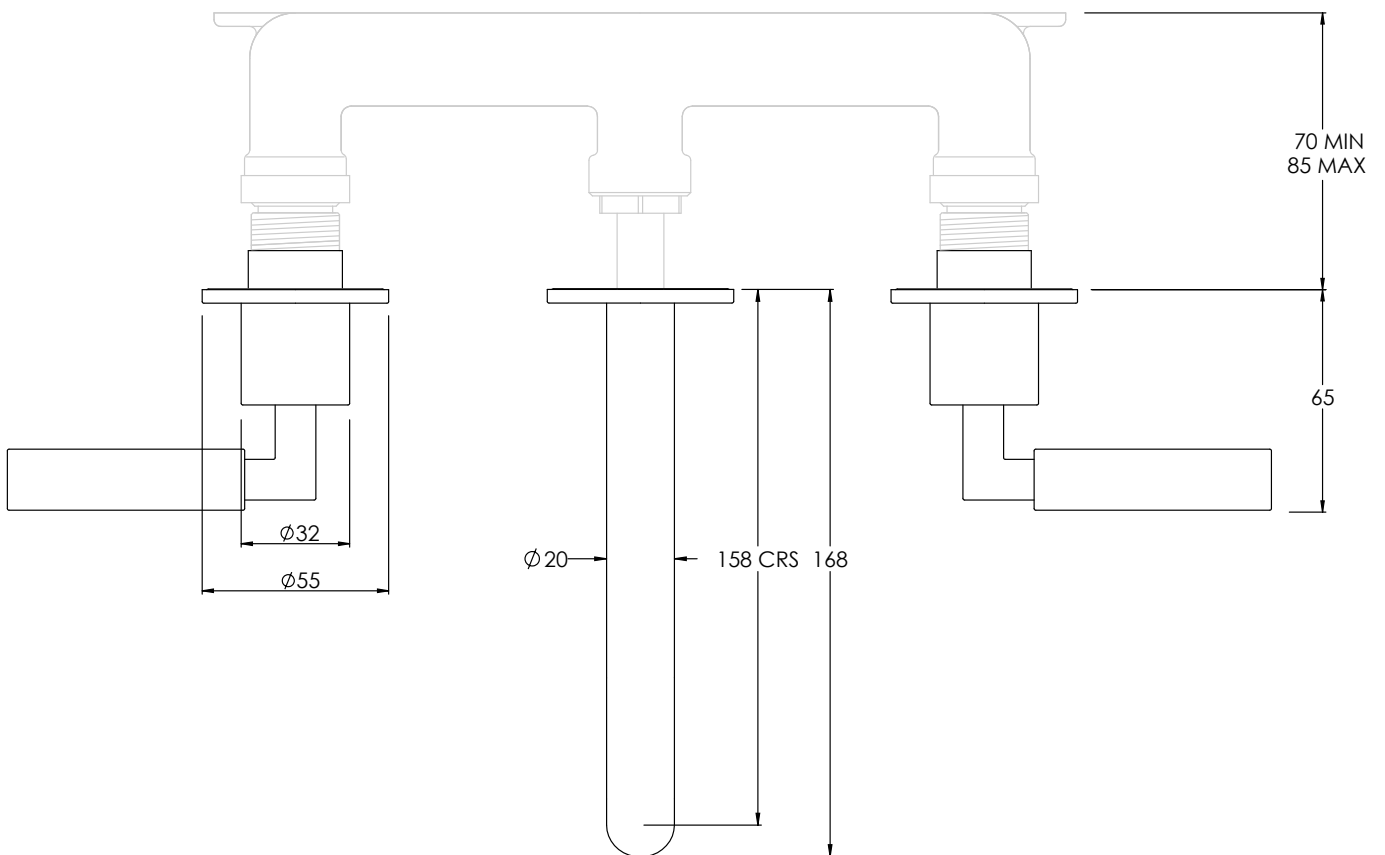

COALBROOK

ZU1008

WALL MOUNTED 3 HOLE BASIN
MIXER - TRIM

DATE: 07/01/22

REVISION: A

DIMENSIONS IN MILLIMETRES

WHILST EVERY EFFORT IS MADE TO ENSURE THE ACCURACY OF THESE DATA SHEETS THEY ARE SUBJECT TO CHANGE WITHOUT NOTICE AS PART OF THE COMPANY'S PRODUCT DEVELOPMENT PROCESS

COALBROOK

ZU1008

WALL MOUNTED 3 HOLE BASIN
MIXER - ROUGH

DATE: 02/09/21

REVISION: A

DIMENSIONS IN MILLIMETRES

WHILST EVERY EFFORT IS MADE TO ENSURE THE ACCURACY OF THESE DATA SHEETS THEY ARE SUBJECT TO CHANGE WITHOUT NOTICE AS PART OF THE COMPANY'S PRODUCT DEVELOPMENT PROCESS