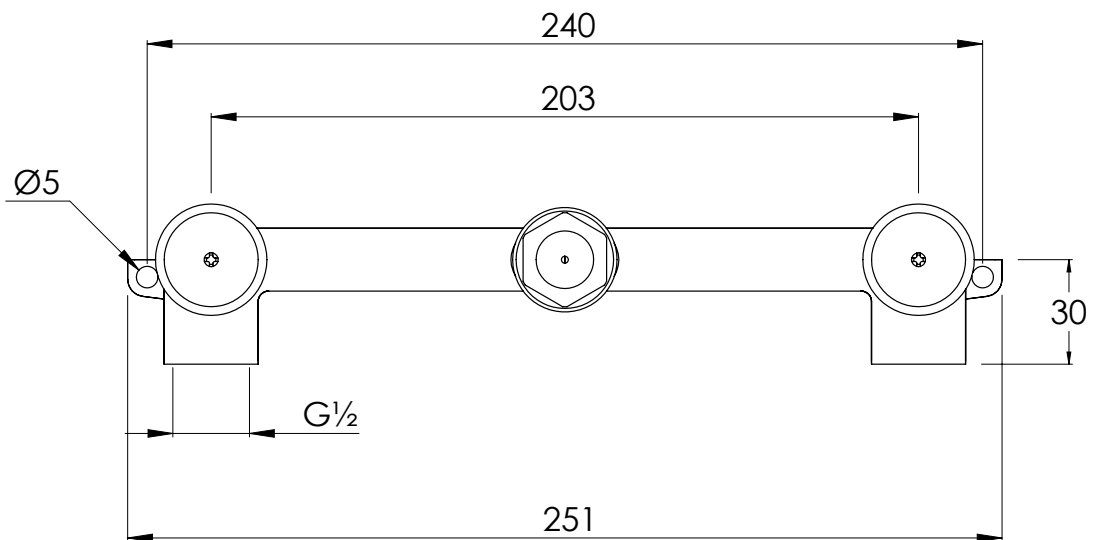

COALBROOK

ZU1008

WALL MOUNTED 3 HOLE BASIN
MIXER - TRIM

DATE: 07/01/22

REVISION: A

DIMENSIONS IN MILLIMETRES

WHILST EVERY EFFORT IS MADE TO ENSURE THE ACCURACY OF THESE DATA SHEETS THEY ARE SUBJECT TO CHANGE WITHOUT NOTICE AS PART OF THE COMPANY'S PRODUCT DEVELOPMENT PROCESS

COALBROOK

ZU1008

WALL MOUNTED 3 HOLE BASIN
MIXER - ROUGH

DATE: 02/09/21

REVISION: A

DIMENSIONS IN MILLIMETRES

WHILST EVERY EFFORT IS MADE TO ENSURE THE ACCURACY OF THESE DATA SHEETS THEY ARE SUBJECT TO CHANGE WITHOUT NOTICE AS PART OF THE COMPANY'S PRODUCT DEVELOPMENT PROCESS